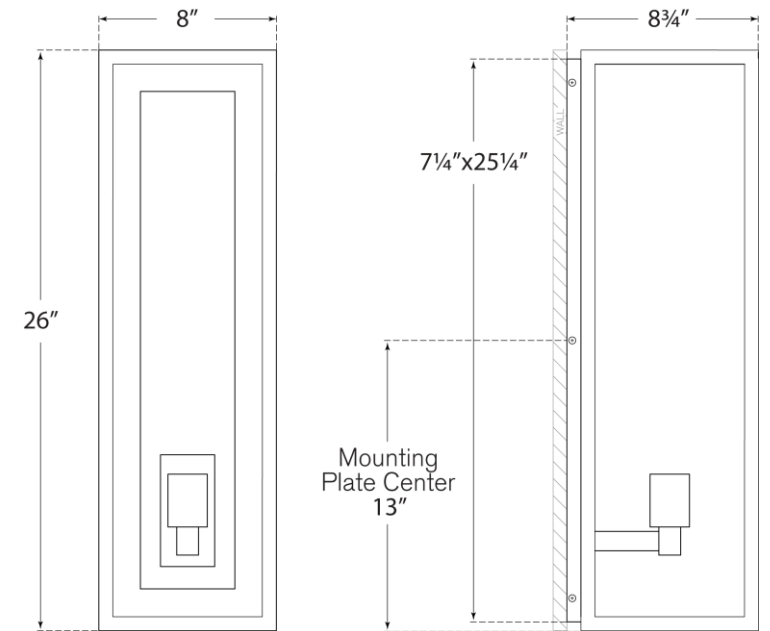

TEAR SHEET

Fresno Grande 3/4 Wall Lantern

Item # CHO 2933AI-CG

Designer: Chapman & Myers

Height: 26"

Width: 8"

Extension: 8.75"

Backplate: 7" x 25" Rectangle

Finishes: AI

Glass Options: CG

Socket: E26 Keyless

Wattage: 60 T10

Weight: 17 Pounds

Front View

Side View