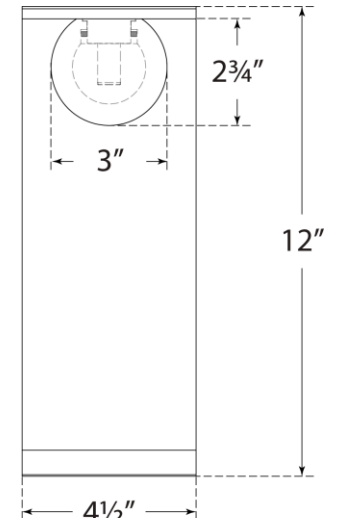

TEAR SHEET

Pertica Small Desk Lamp

Item # KW 3521MBZ-ALB

Designer: Kelly Wearstler

Height: 12"

Width: 4.5"

Extension: 8"

Base: 4.5" x 8" Decorative

Finishes: MAB, MBZ, PN

Shade Treatments: ALB

Lightsource: Dedicated LED w/ Dimmer on Back of Body

Wattage: 6w (700lm)

Weight: 9 Pounds

Note: UL Only | Alabaster is a Natural Stone | Variations in Color and Texture are Expected

Side View

Front View