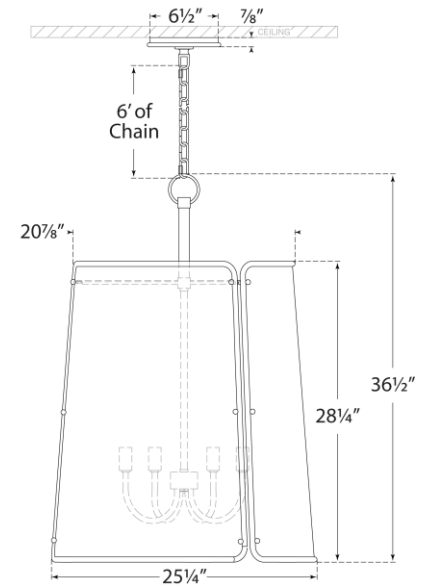

## Hastings Large Pendant

Item # S 5646HAB-BLK

Designer: Carrier and Company

Height: 36.5"

Width: 25.25"

Canopy: 6.5" Round

Finishes: HAB, PN

Shade Treatments: BLK, WHT

Socket: 6 - E12 Candelabra

Wattage: 6 - 60 B11

Weight: 26 Pounds

Note: Shade can be Installed Inverted

Bottom View

Front View