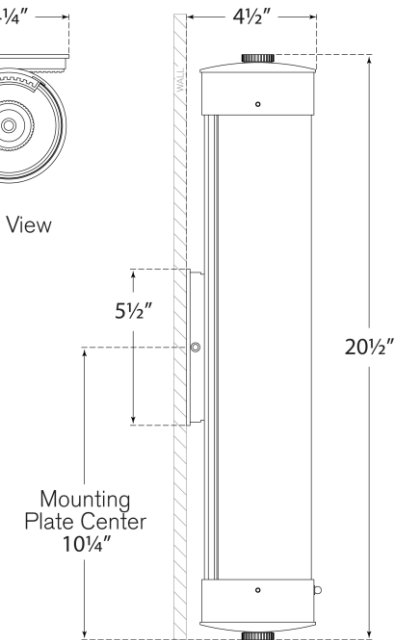

TEAR SHEET

Marais Linear Bath Sconce

Item # TOB 2318BZ/HAB-CG

Designer: Thomas O'Brien

Height: 21"

Width: 4.25"

Extension: 4.5"

Backplate: 4.25" x 5.5" Rectangle

Finishes: BZ/HAB, HAB, PN

Glass Options: CG

Socket: 2 - E26 Keyless

Wattage: 2 - 40 T10

Weight: 7 Pounds

Top View

Side View