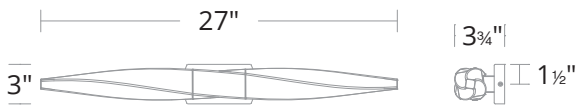

KINDJAL

BWS13227

Project: _____
Location: _____
Fixture Type: _____
Catalog Number: _____

AVAILABLE FINISHES

AB: Aged Brass

BK: Black

PN: Polished Nickel

DESCRIPTION

LINE DRAWING

SPECIFICATIONS

CRI	90
Dimming	ELV, 0-10V, TRIAC
Standards	ETL/cETL, Damp, Title 24, ADA

REPLACEMENT PARTS

- RPL-GLA-13227 - Crystal

Model	Size	LED Color Temp	Finish	Voltage	Wattage	Weight	LED Lumens	Delivered Lumens
BWS13227	27"	3000K/3500K/4000K	AB Aged Brass BK Black PN Polished Nickel	120-277V	16W	4 lb	1260	875