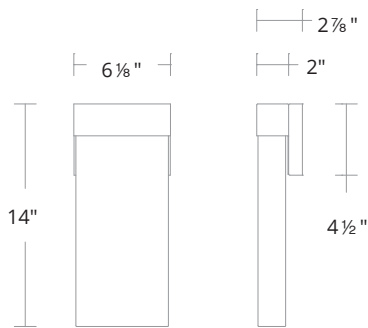

GLACIO

BWS73214

Project: _____
Location: _____
Fixture Type: _____
Catalog Number: _____

AVAILABLE FINISHES

BK: Black

DESCRIPTION

Accentuating the veining in the Schonbek optic haze crystal, LEDs highlight the unique patterning throughout for comfortable ambient illumination. This wall luminaire speaks to an ethereal quality. Dims down beautifully with an ELV or Triac dimmer.

LINE DRAWING

SPECIFICATIONS

CRI	90
Dimming	ELV, TRIAC
Standards	ETL/cETL, Damp, Title 24, ADA

REPLACEMENT PARTS

- RPL-GLA-73214 - Optic Haze Crystal

Model	Size	LED Color Temp	Finish	Voltage	Wattage	Weight	LED Lumens	Delivered Lumens
BWS73214	14"	3000K/3500K/4000K	BK Black	120V	11W	13 lb	553	438