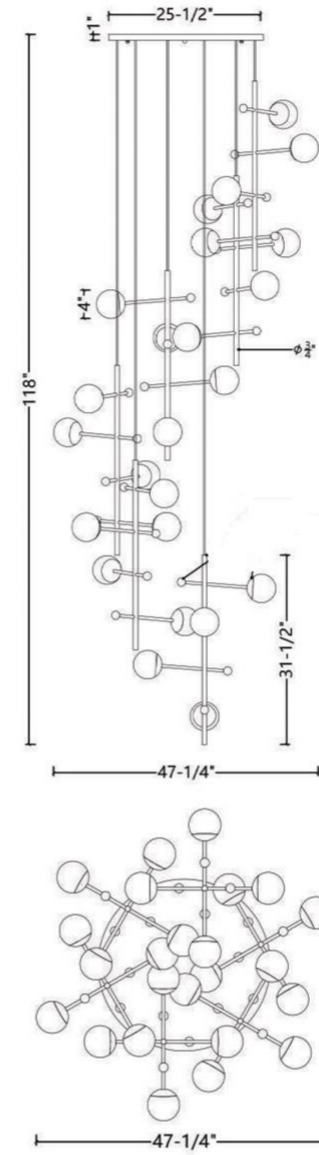

ITEM NO

C1092-6AB/BK

SPECIFICATION DETAILS

Finish	Aged Brass/Black
Fixture Dimension	L47-1/4" x W47-1/4" x H31-1/2"
Light Source	Led G9 Bulb
Wattage	24 X Led G9 Max 50W
Voltage	120V
Height adjustable	Yes
Location	DRY
Wire length	118" Max
Warranty	1 year fixture warranty
Canopy dimensions	L25-1/2" x W25-1/2" x H1-1/2"