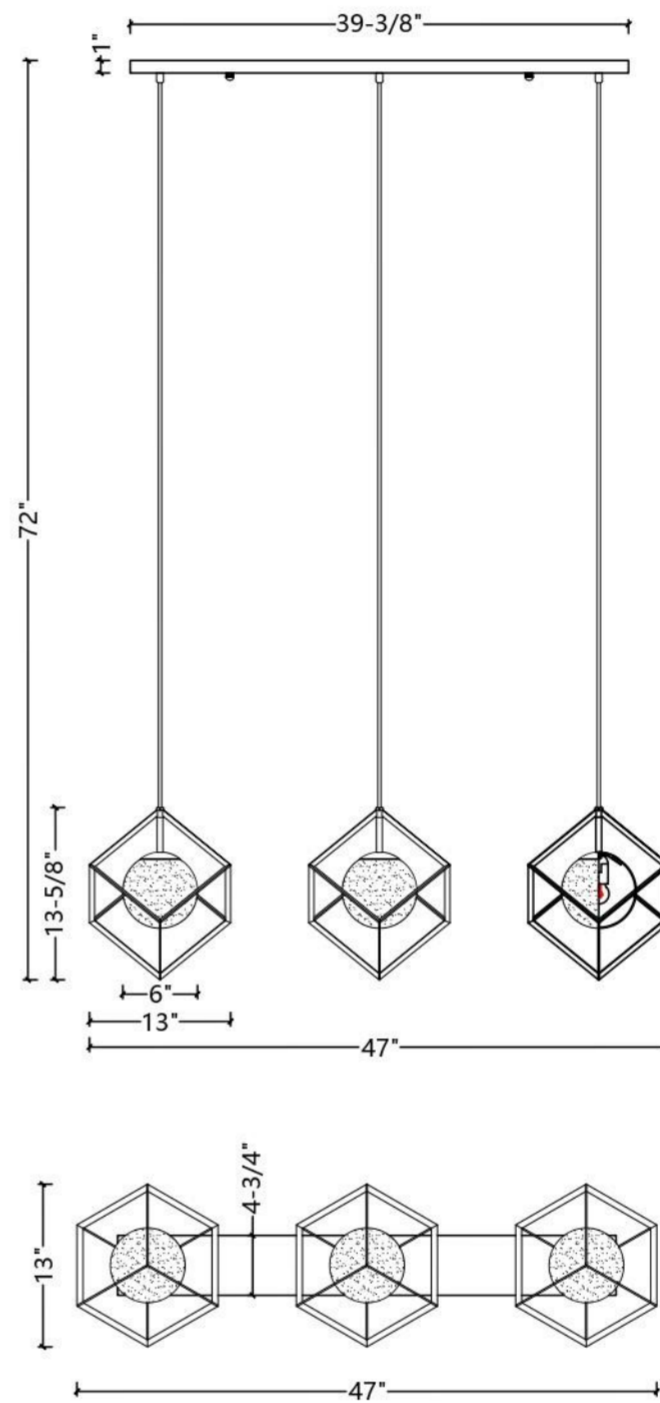

ITEM NO
P1089-3AB/BK

SPECIFICATION DETAILS

Finish	Aged Brass/Black
Fixture Dimension	L47" x W13" x H13-5/8"
Light Source	Medium base E26
Wattage	10 X Led Max E26/60W
Voltage	120V
Height adjustable	Yes
Location	Dry
Wire length	72" Max.
Warranty	1 year fixture warranty
Shade	Opal glass