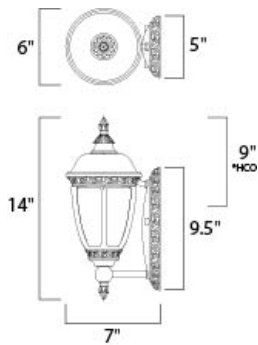

MEASUREMENTS

DIMENSION : 6." W x 14." H x 7." Ext
BACK PLATE : 4.75" W x 9.5" H x 9." HCO
HANGING WEIGHT : 2.86 lb

LAMPING

INPUT VOLTAGE : 120V
LUMENS : 800 Rated (0 Del.)
BULB : 1 x 9W LED (INCLUDED), 9W Total
DIMMABLE : Dimmable
CRI : 80+ CRI
COLOR_TEMP : 3000K

Always consult a qualified electrician before installing any lighting product.