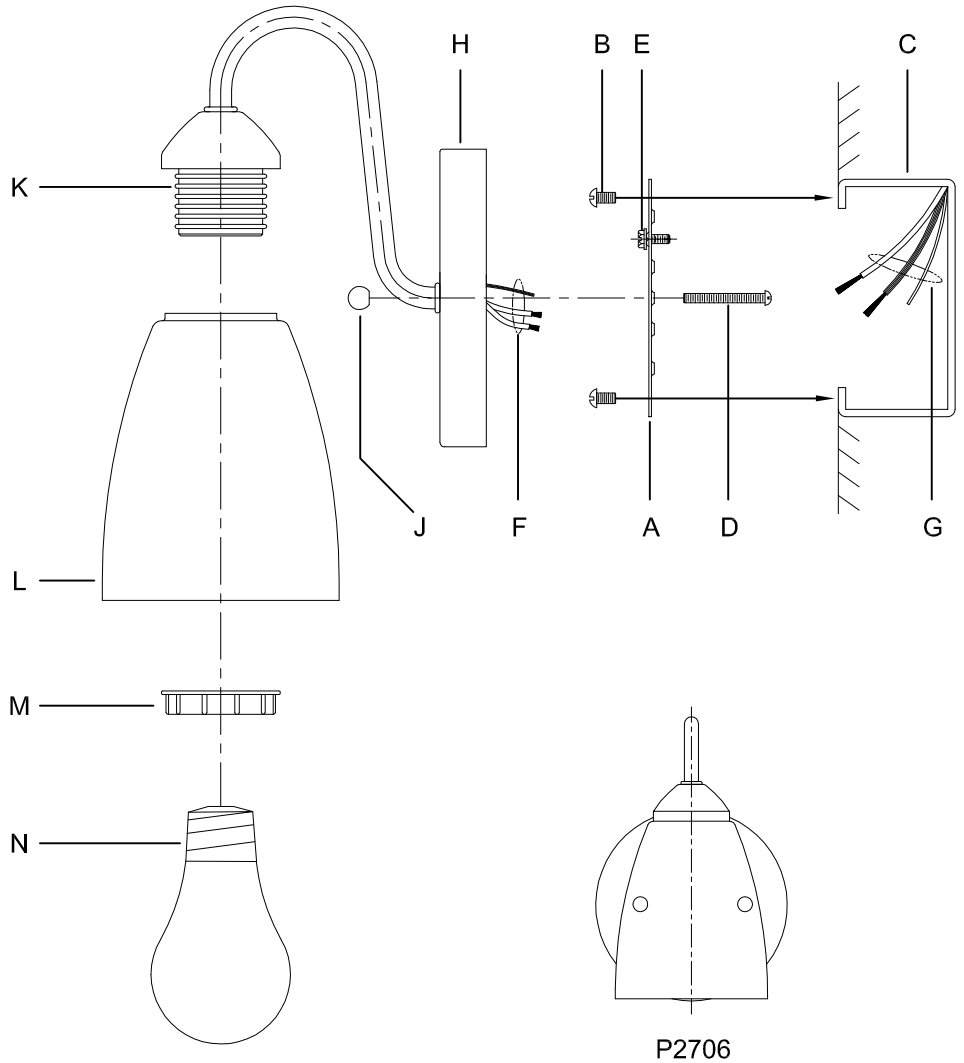

Assembly & Installation Instructions

CAUTION: Read instructions carefully and turn electricity off at main circuit breaker panel before beginning installation.

2706,2707

WARNING - If any Special Control Devices are used with this Fixture, Follow the Instructions Carefully to assure full compliance with N.E.C. requirements. If there are any questions, contact a Qualified Electrical Contractor.

ASSEMBLY STEPS:

PASOS PARA ENSAMBLAR:

MODE D'ASSEMBLAGE:

1. E,D → A
2. B,A → C
3. F → G
4. H,J → D
5. L,M → K
6. N → K

B, C, G & N
(NOT FURNISHED)
(NO INCLUIDA)
(NON FOURNIE)

Instrucciones de ensamblaje e instalación