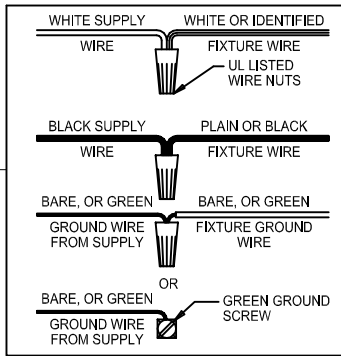

Assembly & Installation Instructions

CAUTION: Read instructions carefully and turn electricity off at main circuit breaker panel before beginning installation.

2706,2707

WARNING - If any Special Control Devices are used with this Fixture, Follow the Instructions Carefully to assure full compliance with N.E.C. requirements. If there are any questions, contact a Qualified Electrical Contractor.

ASSEMBLY STEPS:

PASOS PARA ENSAMBLAR:

MODE D'ASSEMBLAGE:

1. E,D → A
2. B,A → C
3. F → G
4. H,J → D
5. L,M → K
6. N → K

B, C, G & N
(NOT FURNISHED)
(NO INCLUIDA)
(NON FOURNIE)

Instrucciones de ensamblaje e instalación