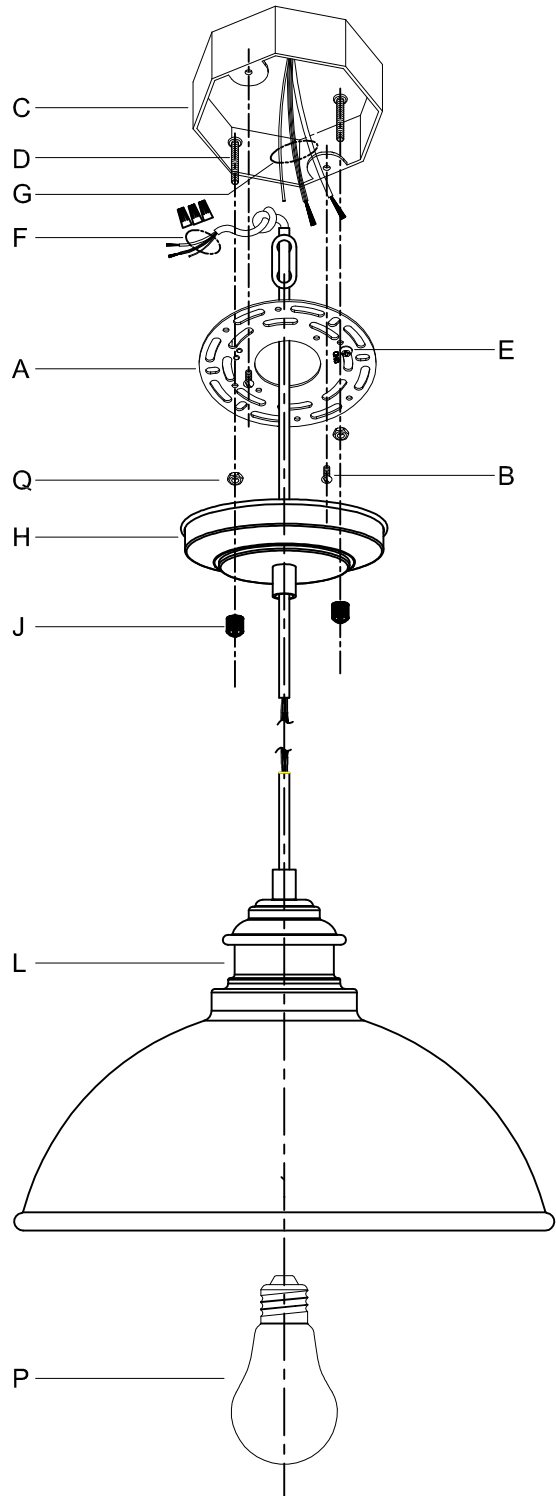

**B, C, G & P
(NOT FURNISHED)
(NO INCLUIDA)
(NON FOURNIE)**