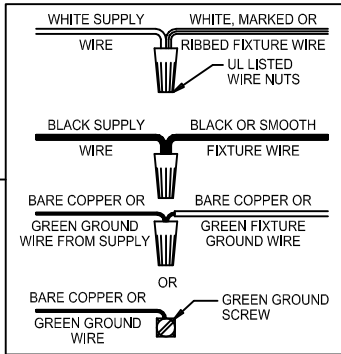

CAUTION: Read instructions carefully and turn electricity off at main circuit breaker panel before beginning installation.

550032

*****

WARNING - If any Special Control Devices are used with this Fixture, Follow the Instructions Carefully to assure full compliance with N.E.C. requirements. If there are any questions, contact a Qualified Electrical Contractor.

WARNING - This product contains chemicals known to the State of California to cause cancer, birth defects and /or other reproductive harm. Thoroughly wash hands after installing, handling, cleaning, or otherwise touching this product.

CAUTION - All glass is fragile, use care when handling Glass component(s) and or Lamp(s).

*****

CANOPY MOUNTING & WIRE CONNECTION ASSEMBLY STEPS:

1. D,E → A
2. Q → D
3. B,A → C
4. F → L
5. F → H,L
6. F → G
7. H → L
8. H,J → D
9. P → L

ADJUST HEIGHT WITH "D"
N → A (TO LOCK)
AJUSTA LA ALTURA CON "D"
N → A (APRETAR)
RÉGLEZ LA HAUTEUR AVEC "D"
N → A (À VERROUILLER)

**B, C, G & P
(NOT FURNISHED)
(NO INCLUIDA)
(NON FOURNIE)**