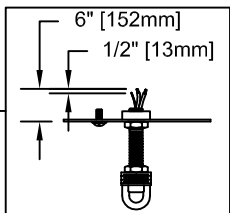

CAUTION: Read instructions carefully and turn electricity off at main circuit breaker panel before beginning installation.

550032

*****

WARNING - If any Special Control Devices are used with this Fixture, Follow the Instructions Carefully to assure full compliance with N.E.C. requirements. If there are any questions, contact a Qualified Electrical Contractor.

WARNING - This product contains chemicals known to the State of California to cause cancer, birth defects and /or other reproductive harm. Thoroughly wash hands after installing, handling, cleaning, or otherwise touching this product.

CAUTION - All glass is fragile, use care when handling Glass component(s) and or Lamp(s).

*****

CANOPY MOUNTING & WIRE CONNECTION ASSEMBLY STEPS:

1. D,E → A
2. Q → D
3. B,A → C
4. F → L
5. F → H,L
6. F → G
7. H → L
8. H,J → D
9. P → L

ADJUST HEIGHT WITH "D"
N → A (TO LOCK)
AJUSTA LA ALTURA CON "D"
N → A (APRETAR)
RÉGLEZ LA HAUTEUR AVEC "D"
N → A (À VERROUILLER)

**B, C, G & P
(NOT FURNISHED)
(NO INCLUIDA)
(NON FOURNIE)**