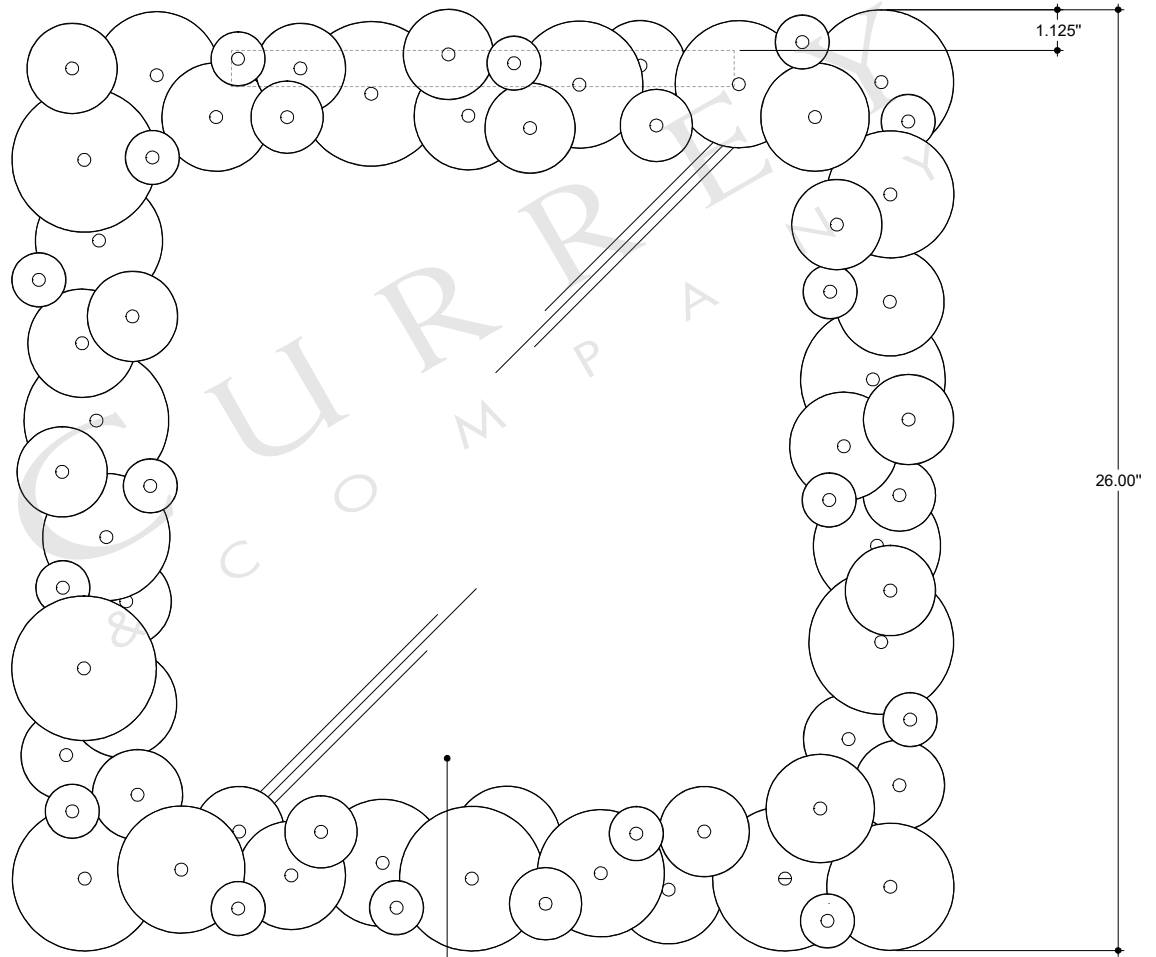

TOP VIEW

FRONT VIEW

MIRROR 17.00" x 17.00"

1000-0054

ALL WORK © 2018 CURREY & COMPANY