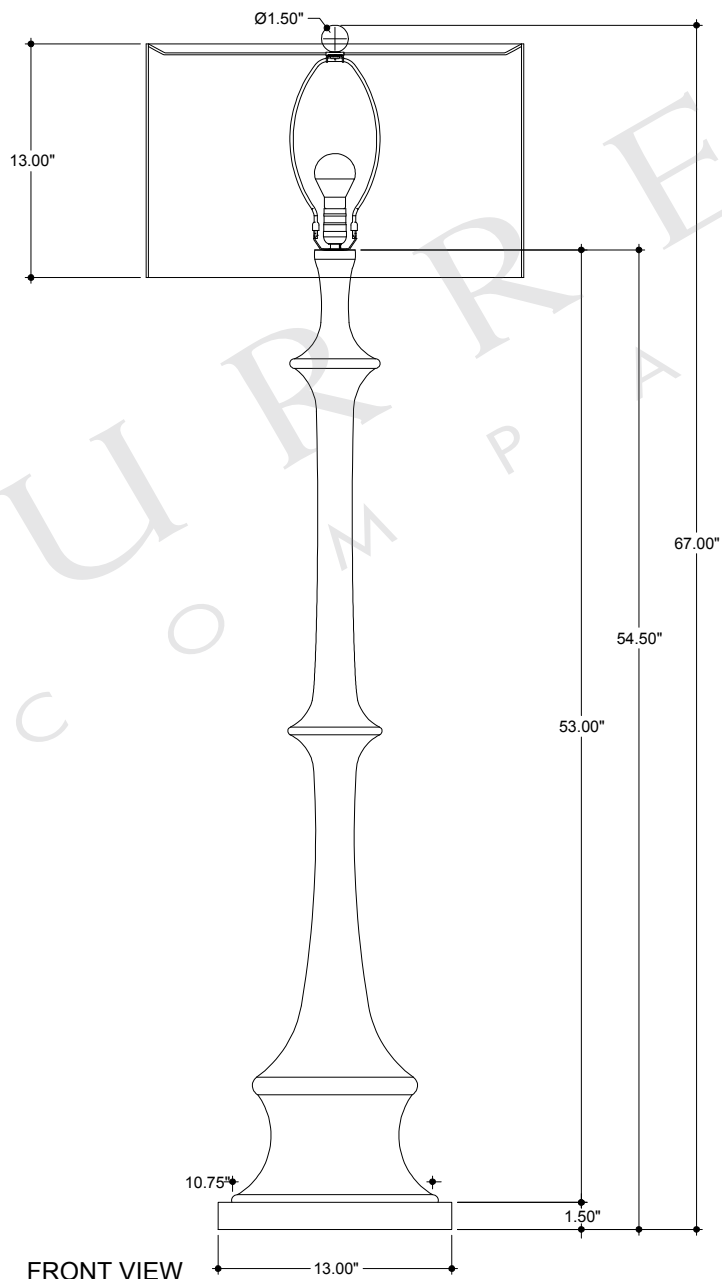

TOP VIEW

FRONT VIEW

8000-0001

ALL WORK © 2016 CURREY & COMPANY