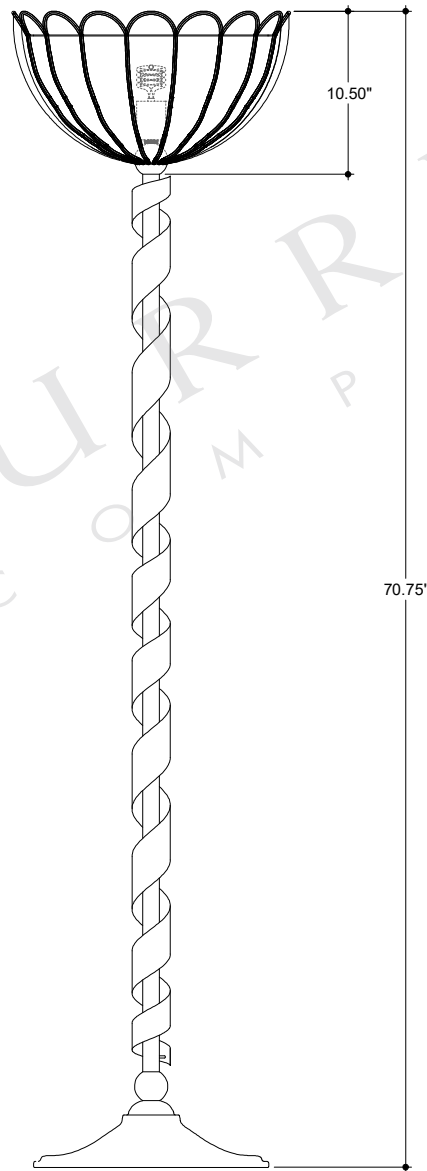

19.25" DIA. SHADE

14.75" DIA. BASE

TOP VIEW

10.50"

70.75"

FRONT VIEW

8000-0061

ALL WORK © 2018 CURREY & COMPANY