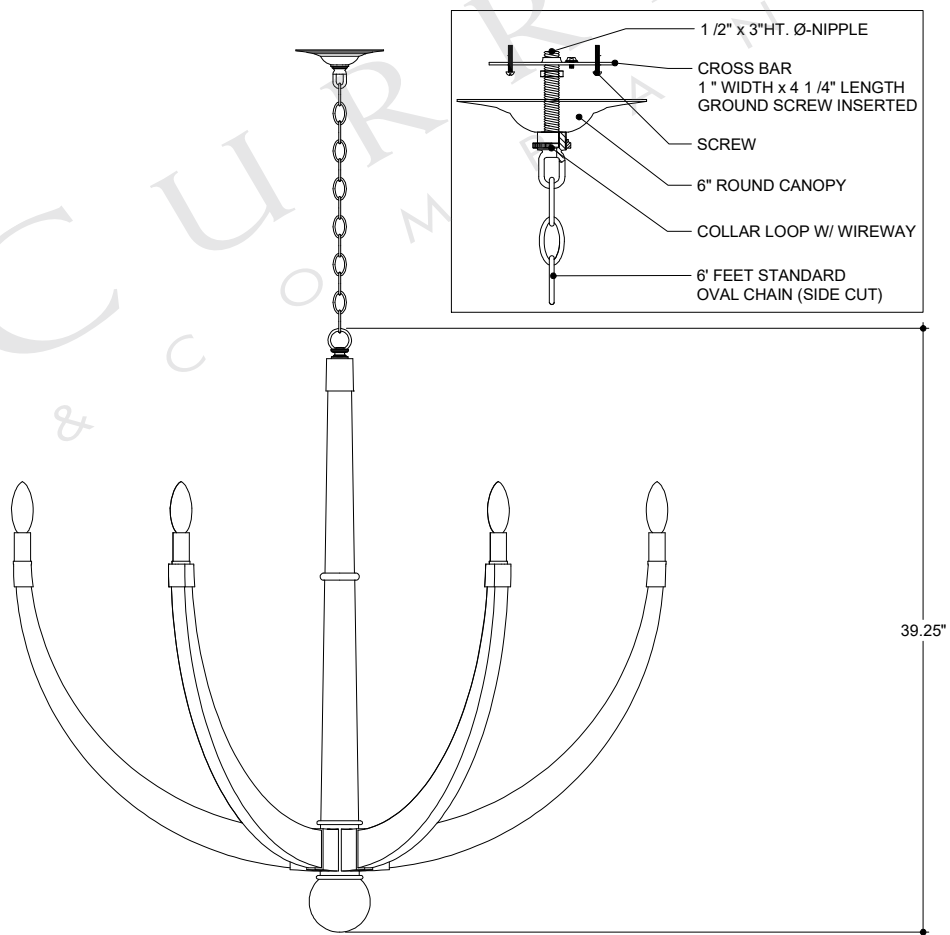

TOP VIEW

- 1/2" x 3"HT. Ø-NIPPLE
- CROSS BAR
1" WIDTH x 4 1/4" LENGTH
GROUND SCREW INSERTED
- SCREW
- 6" ROUND CANOPY
- COLLAR LOOP W/ WIREWAY
- 6' FEET STANDARD
OVAL CHAIN (SIDE CUT)

FRONT VIEW